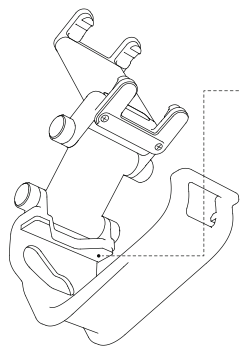

2

- 2-axis adjustable positioning for optimal gaming

Adjustable positioning

2

- 二轴可调定位, 实现最佳游戏体验

角度可调

3

- Steps to put in the controller

1

Slide in here first

2

Clip on here secondly

3

- 手柄安装步骤

1

将手柄卡入此处

2

对准卡位扣住

4

4